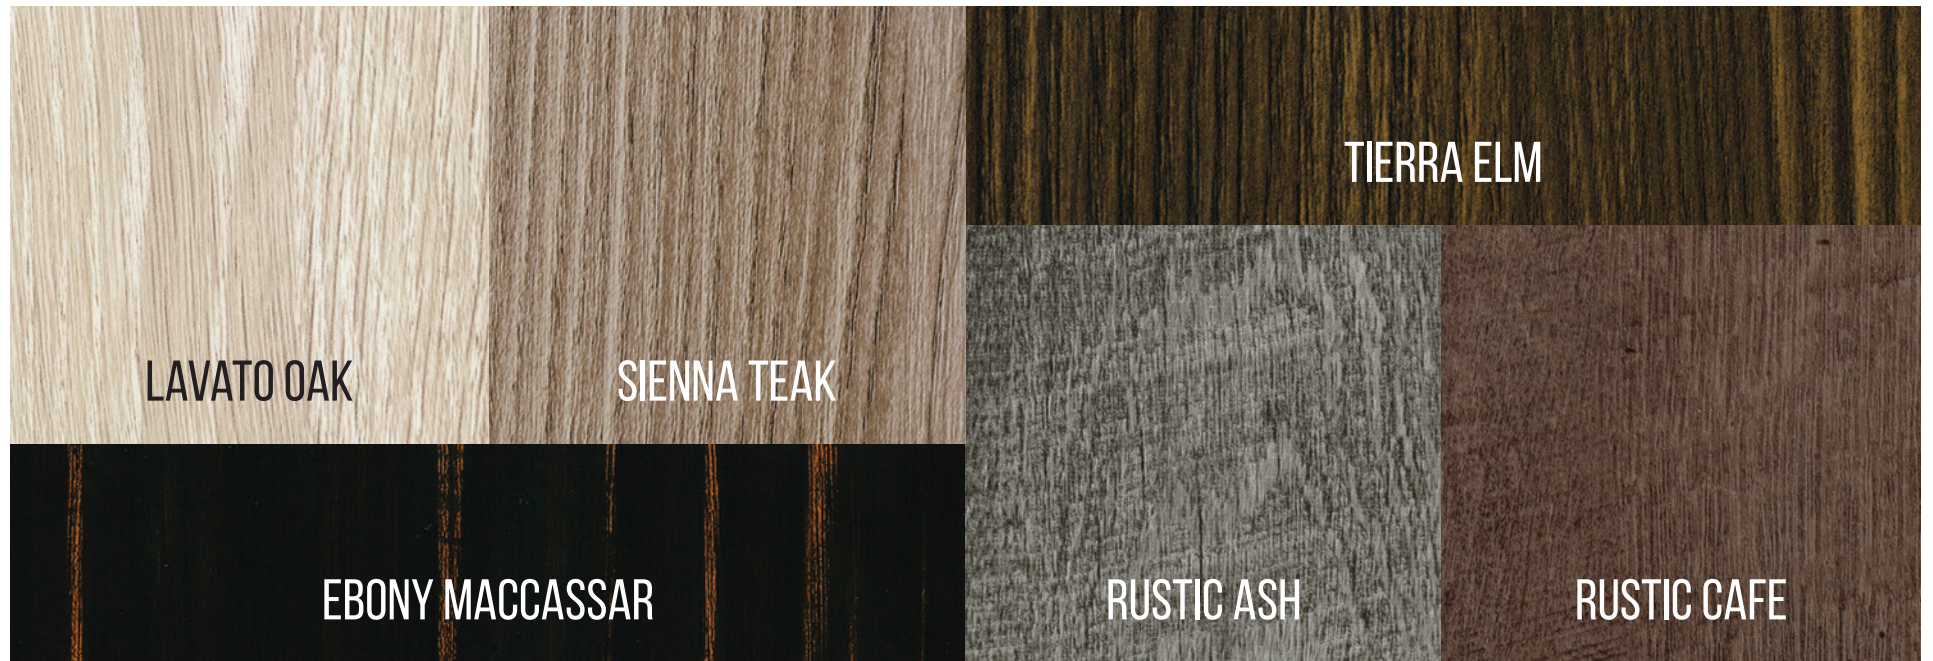

WOOD GRAIN **MATTE** COLLECTION PAGES 30 - 41